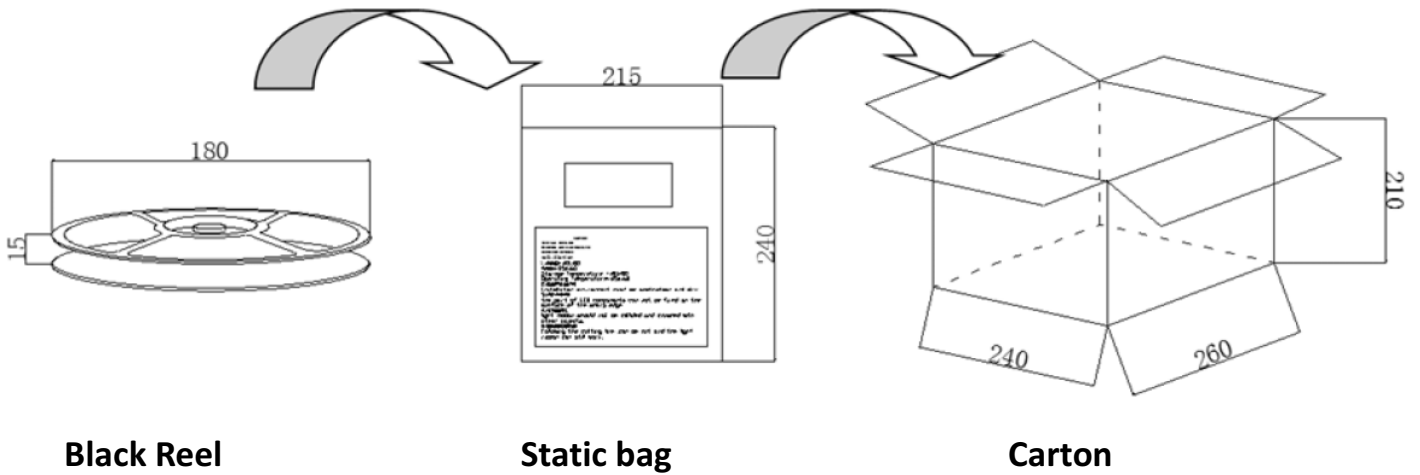

Package

Black Reel

Static bag

Carton

Model number	Reel/Pcs	Reel/Cotnnt	Carton Size
LOM-SL75050C-30	5m/Pcs	10Pcs/Reel	260*240*210mm
LOM-SL75050W-30