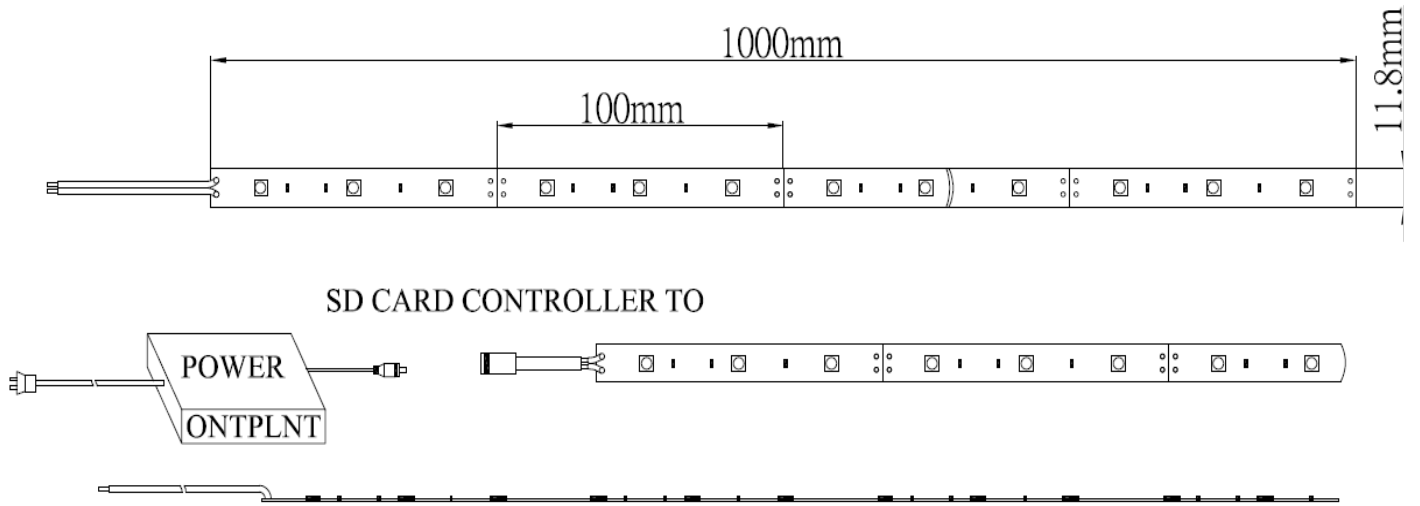

## LED Flexible Strip (7.2W)

Dimension:

### Specification

	LOM-SL75050C-30	LOM-SL75050W-30
Model No.	LOM-SL75050C-30	LOM-SL75050W-30
Input Voltage	12V DC	12V DC
Rated Power	7.2W±10%	7.2W±10%
Luminous Flux	560 lm	500lm
Lumens Efficiency	75 lm/W	70 lm/W
Color Temp.	6000 ±500K	3000 ±500K
CRI	≥ 70	≥ 70
Operating Temp.	-25°C~40°C	-25°C~40°C
Life Time	≥ 50000 hrs	≥ 50000 hrs
Beam angle	120°	120°
Dimensions	1000 X 11.8 mm	1000 X 11.8 mm
LED Q'ty	30pcs	30pcs
Weight	2.0kg±20g	2.0kg±20g

Remarks

1. The tolerance of luminous flux is ±10%.
2. The dimension tolerance is ±5mm.
3. Laster Tech Corporation LTD. All rights reserved. Product specifications are subject to change without notice.  
Laster Tech Corporation LTD. Building F No.4, Minxiang St., Zhonghe City, Taipei County 235, Taiwan V1.0

## Package

**Black Reel**

**Static bag**

**Carton**

Model number	Reel/Pcs	Reel/Cotnnt	Carton Size
LOM-SL75050C-30	5m/Pcs	10Pcs/Reel	260*240*210mm
LOM-SL75050W-30			