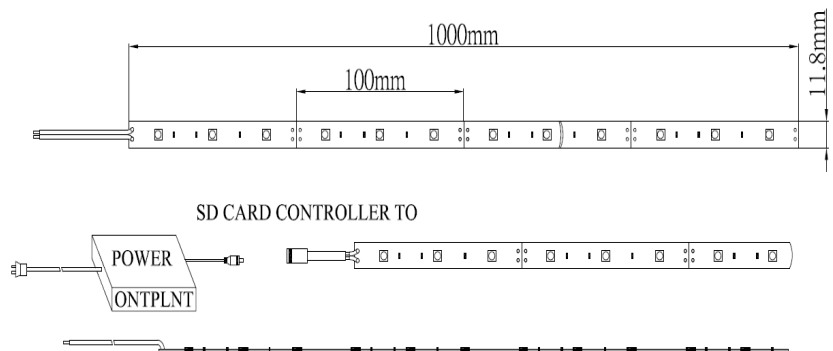

## LED Flexible Strip (7.2W)

Dimension:

### Specification

	LOM-SL75050C-30	LOM-SL75050W-30
Model No.	LOM-SL75050C-30	LOM-SL75050W-30
Input Voltage	12V DC	12V DC
Rated Power	7.2W±10%	7.2W±10%
Luminous Flux	560 lm	500lm
Lumens Efficiency	75 lm/W	70 lm/W
Color Temp.	6000 ±500K	3000 ±500K
CRI	≥ 70	≥ 70
Operating Temp.	-25°C~40°C	-25°C~40°C
Life Time	≥ 50000 hrs	≥ 50000 hrs
Beam angle	120°	120°
Dimensions	1000 X 11.8 mm	1000 X 11.8 mm
LED Q'ty	30pcs	30pcs
Weight	2.0kg±20g	2.0kg±20g

Remarks

1. The tolerance of luminous flux is ±10%.
2. The dimension tolerance is ±5mm.
3. Laster Tech Corporation LTD. All rights reserved. Product specifications are subject to change without notice.  
Laster Tech Corporation LTD. Building F No.4, Minxiang St., Zhonghe City, Taipei County 235, Taiwan V1.0

## Package

**Black Reel**

**Static bag**

**Carton**

Model number	Reel/Pcs	Reel/Cotnnt	Carton Size
LOM-SL75050C-30	5m/Pcs	10Pcs/Reel	260*240*210mm
LOM-SL75050W-30			