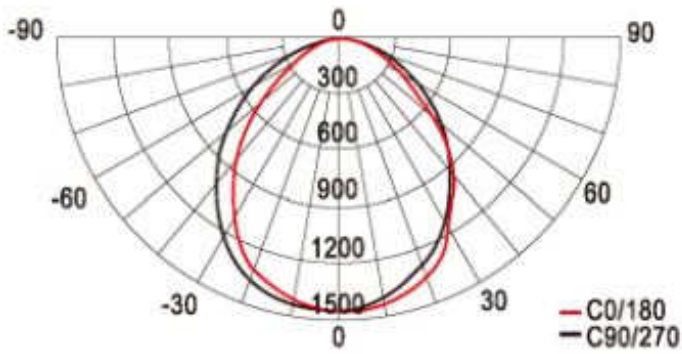

Distribution Plot: