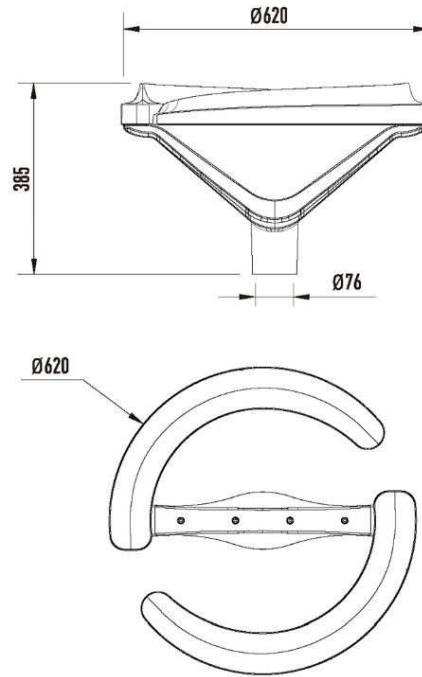

LOJ-B7-90A LED Garden Light

Specification :

| | | | |
|----------------------------|----------------------|--------------|--------------|
| Model No. | LOJ-B7-90A-C | LOJ-B7-90A-N | LOJ-B7-90A-W |
| Input Voltage | AC 100~277(Vac) | | |
| Frequency | 50/60(Hz) | | |
| LED Qty | 162(pcs) | | |
| Rated Power | 90±10%(W) | | |
| Luminous Flux | 3457(lm) | 3180(lm) | 2607(lm) |
| Color Temp.(CCT) | 6500K±500K | 4000K±500K | 3000K±500K |
| CRI | Ra>70 | | |
| Power Factor | >0.9 | | |
| Operating Ambient Temp. | -35℃~50℃ | | |
| Operating Ambient Humidity | 10%~90%(RH) | | |
| Life time(L70) | ≥ 50000(HR) | | |
| Architecture | Aluminum Base | | |
| Dimensions (mm) | 620(L)*620(W)*385(H) | | |
| Weight | 6.0±0.5(kg) | | |
| Waterproof | IP65 | | |

Remarks

- 1.The tolerance of luminous flux is ±10%.
- 2.The dimension tolerance is ±5mm.
- 3.The appearance and specifications of the product may be modified for improvement without notice.
- 4.All parameters of products are based on the measurement of Laster Tech laboratory.

Product Photo:

Dimension:

Distribution Plot:

Installation model:

Water-proof plugs connection

Body connection