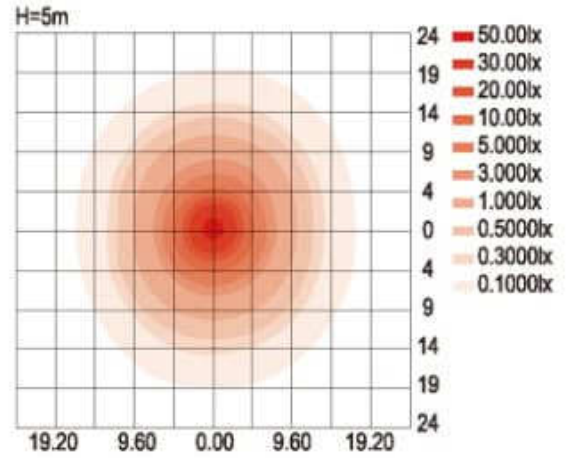

Distribution Plot: