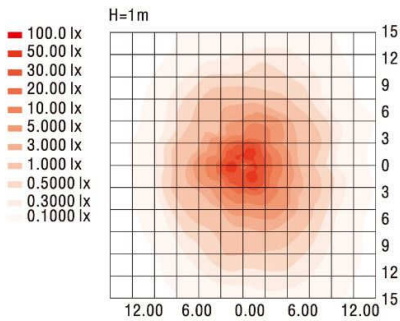

#### Remarks

- 1.The tolerance of luminous flux is ±10%.
- 2.The dimension tolerance is ±5mm.
- 3.The appearance and specifications of the product may be modified for improvement without notice.
- 4.All parameters of products are based on the measurement of Laster Tech laboratory.

**Product Photo:**

Lens: Foggy

Optional

Lens: Clear

Optional

**Dimension:**

**Distribution Plot:**

Lens: Foggy

Lens: Clear