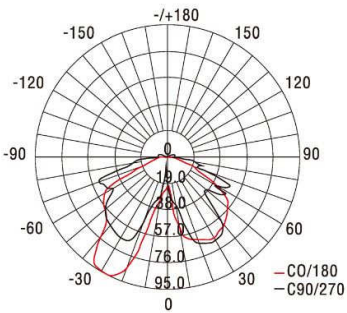

### Specification :

Model No.	LOJ-K1-3	LOJ-K1-3-G
Input Voltage	AC 100~277(Vac)	
Frequency	50/60(Hz)	
LED Qty	3(pcs)	
Rated Power	8±10%(W)	
Luminous Flux	Max 319(lm)	204.8(lm)
Color Temp.(CCT)	W/R/G/B	
Operating Ambient Temp.	-35°C ~50°C	
Operating Ambient Humidity	10%~90%(RH)	
Life time(L70)	≥ 50000(HR)	
Dimensions (mm)	189(L)*179(W)*400/600/800(H)	
Weight	2.3/2.8/3.3±0.5(kg)	
Waterproof	IP65	

#### Remarks

- 1.The tolerance of luminous flux is ±10%.
- 2.The dimension tolerance is ±5mm.
- 3.The appearance and specifications of the product may be modified for improvement without notice.
- 4.All parameters of products are based on the measurement of Laster Tech laboratory.

**Product Photo:**

Lens: Foggy

Optional

Lens: Clear

Optional

**Dimension:**

**Distribution Plot:**

Lens: Foggy

Lens: Clear