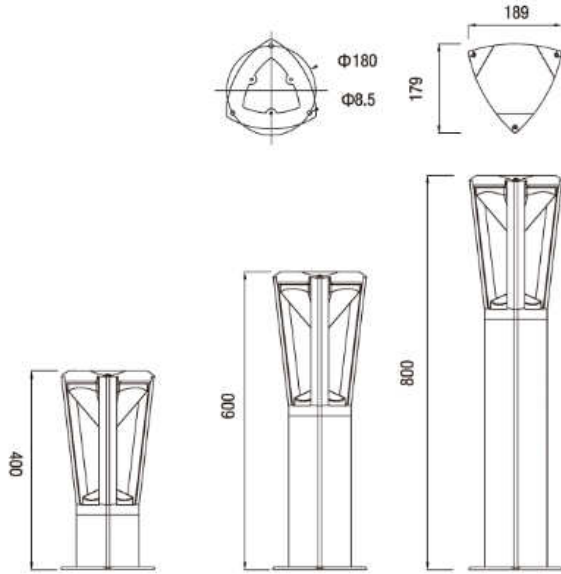

### Specification :

Model No.	LOJ-K1-3	LOJ-K1-3-G
Input Voltage	AC 100~277(Vac)	
Frequency	50/60(Hz)	
LED Qty	3(pcs)	
Rated Power	8±10%(W)	
Luminous Flux	Max 319(lm)	204.8(lm)
Color Temp.(CCT)	W/R/G/B	
Operating Ambient Temp.	-35°C ~50°C	
Operating Ambient Humidity	10%~90%(RH)	
Life time(L70)	≥ 50000(HR)	
Dimensions (mm)	189(L)*179(W)*400/600/800(H)	
Weight	2.3/2.8/3.3±0.5(kg)	
Waterproof	IP65	

#### Remarks

- 1.The tolerance of luminous flux is ±10%.
- 2.The dimension tolerance is ±5mm.
- 3.The appearance and specifications of the product may be modified for improvement without notice.
- 4.All parameters of products are based on the measurement of Laster Tech laboratory.

**Product Photo:**

Lens: Foggy

Optional

Lens: Clear

Optional

**Dimension:**

**Distribution Plot:**

Lens: Foggy

Lens: Clear