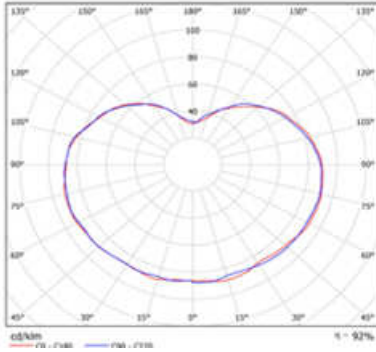

LED Fully Illuminated Dimmable Bulb (8W)

Dimension:

Specification

	LOM-A19CS08F8-DM	LOM-A19WS08F8-DM
Model No.	LOM-A19CS08F8-DM	LOM-A19WS08F8-DM
Input Voltage	AC 110/220V	AC 110/220V
Rated Power	8W±10%	8W±10%
Total lumens	800 lm	720 lm
Lumens Efficiency	100 lm/W	90 lm/W
Color Temp.	6500±500K	3000±500K
CRI	80	80
Power Factor	>0.5	>0.5
Beam Angle(10%)	360°	360°
Base	E27	E27
Operating Temp.	-25°C~40°C	-25°C~40°C
Life time	≥ 30000 hrs	≥ 30000 hrs
Dimensions	φ 65*116mm	φ 65*116mm
Weight	80± 20 g	80 ± 20 g
Dimmable	Yes	Yes

Remarks

- 1.The tolerance of luminous flux is ±10%.
- 2.The dimension tolerance is ±5mm.
- 3.The appearance and specifications of the product may be modified for improvement without notice.
- 4.All parameters of products are based on the measurement of Laster Tech laboratory.
Laster Tech Corporation LTD. Building F No.4,Minxiang St., Zhonghe City, Taipei County 235, Taiwan V1.2

LUMINOUS INTENSITY DISTRIBUTION

WIRING DIAGRAM

PACKAGE DRAWING

Dimensions :

Box :68*68*120mm

Carton:520*325*325mm

Package: one bulb in an inner box, one master carton contain 100 inner boxes.