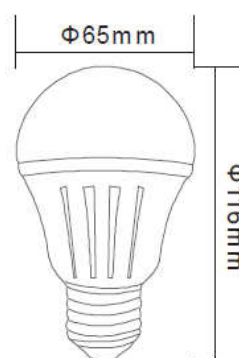

LED Fully Illuminated Dimmable Bulb (8W)

Dimension:

Specification

	LOM-A19CS08F8-DM	LOM-A19WS08F8-DM
Model No.	LOM-A19CS08F8-DM	LOM-A19WS08F8-DM
Input Voltage	AC 110/220V	AC 110/220V
Rated Power	8W±10%	8W±10%
Total lumens	800 lm	720 lm
Lumens Efficiency	100 lm/W	90 lm/W
Color Temp.	6500±500K	3000±500K
CRI	80	80
Power Factor	>0.5	>0.5
Beam Angle(10%)	360°	360°
Base	E27	E27
Operating Temp.	-25°C~40°C	-25°C~40°C
Life time	≥ 30000 hrs	≥ 30000 hrs
Dimensions	φ 65*116mm	φ 65*116mm
Weight	80± 20 g	80 ± 20 g
Dimmable	Yes	Yes

Remarks

- 1.The tolerance of luminous flux is ±10%.
- 2.The dimension tolerance is ±5mm.
- 3.The appearance and specifications of the product may be modified for improvement without notice.
- 4.All parameters of products are based on the measurement of Laster Tech laboratory.
Laster Tech Corporation LTD. Building F No.4,Minxiang St., Zhonghe City, Taipei County 235, Taiwan V1.2

LUMINOUS INTENSITY DISTRIBUTION

WIRING DIAGRAM

PACKAGE DRAWING

Dimensions :

Box :68*68*120mm

Carton:520*325*325mm

Package: one bulb in an inner box, one master carton contain 100 inner boxes.