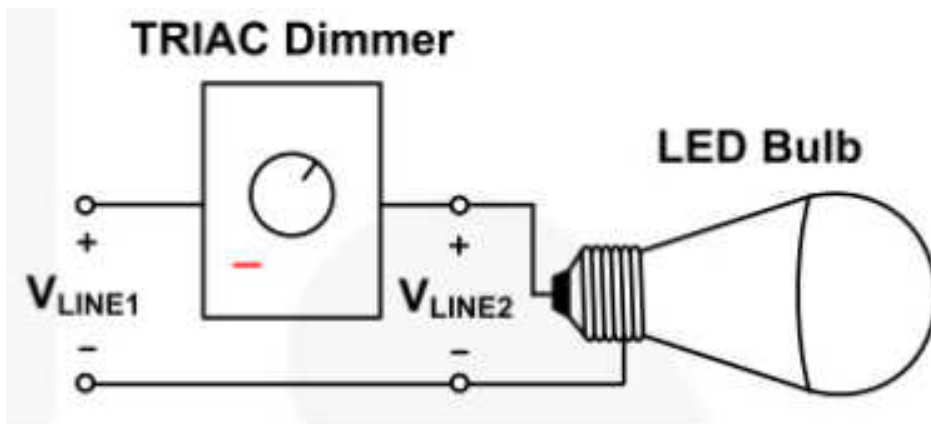

LED Fully Illuminated Dimmable Bulb (8W)

Dimension:

Specification

	LOM-A19CS08F8-DM	LOM-A19WS08F8-DM
Model No.	LOM-A19CS08F8-DM	LOM-A19WS08F8-DM
Input Voltage	AC 110/220V	AC 110/220V
Rated Power	8W±10%	8W±10%
Total lumens	800 lm	720 lm
Lumens Efficiency	100 lm/W	90 lm/W
Color Temp.	6500±500K	3000±500K
CRI	80	80
Power Factor	>0.5	>0.5
Beam Angle(10%)	360°	360°
Base	E27	E27
Operating Temp.	-25°C~40°C	-25°C~40°C
Life time	≥ 30000 hrs	≥ 30000 hrs
Dimensions	φ 65*116mm	φ 65*116mm
Weight	80± 20 g	80 ± 20 g
Dimmable	Yes	Yes

Remarks

- 1.The tolerance of luminous flux is ±10%.
- 2.The dimension tolerance is ±5mm.
- 3.The appearance and specifications of the product may be modified for improvement without notice.
- 4.All parameters of products are based on the measurement of Laster Tech laboratory.
Laster Tech Corporation LTD. Building F No.4,Minxiang St., Zhonghe City, Taipei County 235, Taiwan V1.2

LUMINOUS INTENSITY DISTRIBUTION

WIRING DIAGRAM

PACKAGE DRAWING

Dimensions :

Box :68*68*120mm

Carton:520*325*325mm

Package: one bulb in an inner box, one master carton contain 100 inner boxes.