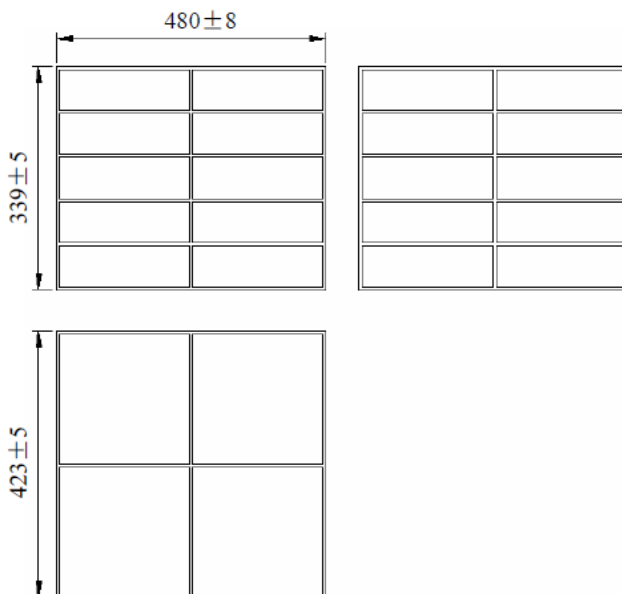

LED Down Light (4'')

10W

Dimension:

Specification

	LOM-DLCA10F8-4	LOM-DLWA10F8-4
Model No.	LOM-DLCA10F8-4	LOM-DLWA10F8-4
Input Voltage	AC100-240V	AC100-240V
Rated Power	10W±10%	10 W±10%
Total Lumens	850lm	750lm
Lumens Efficiency	85 lm/W	75 lm/W
Color Temp.	6000±500K	3000±500K
CRI	Ra80	Ra80
Operating Temp.	-25°C~40°C	-25°C~40°C
Power Factor	>0.9	>0.9
Life Time	≥ 40000 hrs	≥ 40000 hrs
Beam angle	100°	100°
Dimensions	120(D) *37(H) mm	120(D) *37(H) mm
Weight(With Power Supply)	120±20 g	120±20 g

Package

Dimensions of Carton

Carton: 20 PCS Unit Boxes

Notes: Dimensions are in millimeters.