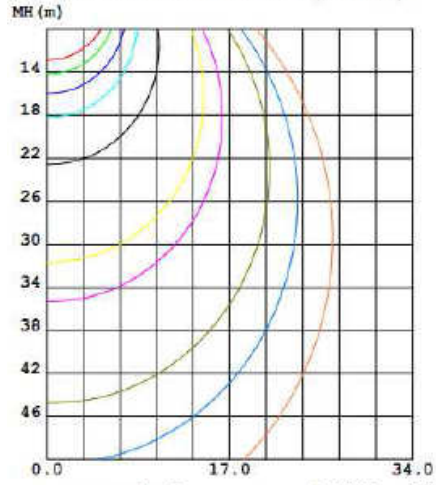

C0 PLANE ISOLUX DIAGRAM (UNIT:lx)