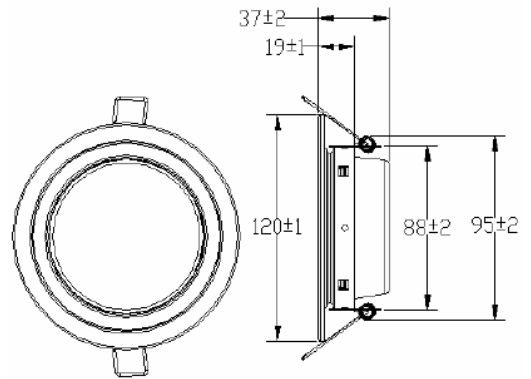

LED Down Light (4'')

10W

Dimension:

Specification

	LOM-DLCA10F8-4	LOM-DLWA10F8-4
Model No.	LOM-DLCA10F8-4	LOM-DLWA10F8-4
Input Voltage	AC100-240V	AC100-240V
Rated Power	10W±10%	10 W±10%
Total Lumens	850lm	750lm
Lumens Efficiency	85 lm/W	75 lm/W
Color Temp.	6000±500K	3000±500K
CRI	Ra80	Ra80
Operating Temp.	-25°C~40°C	-25°C~40°C
Power Factor	>0.9	>0.9
Life Time	≥ 40000 hrs	≥ 40000 hrs
Beam angle	100°	100°
Dimensions	120(D) *37(H) mm	120(D) *37(H) mm
Weight(With Power Supply)	120±20 g	120±20 g

Remarks

- 1.The tolerance of luminous flux is ±10%.
2. The dimension tolerance is ±5mm.
- 3.Laster Tech Corporation LTD. All rights reserved. Product specifications are subject to change without notice.

Light Distribution Curve

LUMINOUS INTENSITY DISTRIBUTION DIAGRAM

C0 PLANE ISOLUX DIAGRAM (UNIT:lx)

Installation Instruction

- OFF**

1 Take off the electric power
- 2 Cutting a hole
- 3 Connecting with AC line
- 4 Downlight into the cut hole
- 5 Install is ok
- ON**

Package

Dimensions of Carton

Carton: 20 PCS Unit Boxes

Notes: Dimensions are in millimeters.