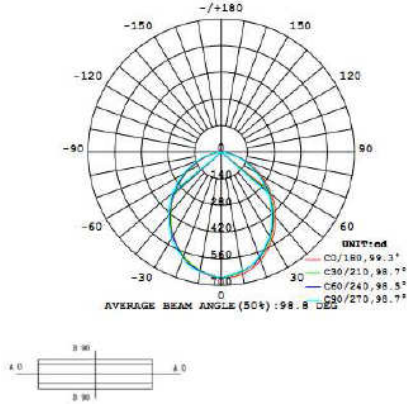

Light Distribution Curve

LUMINOUS INTENSITY DISTRIBUTION DIAGRAM