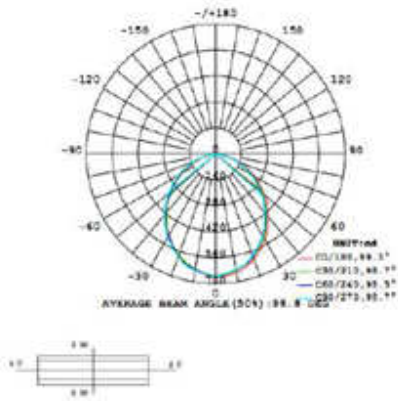

## LED Down Light (6")

15W

Dimension:

### Specification

	LOM-DLCA15F8-6	LOM-DLWA15F8-6
Model No.	LOM-DLCA15F8-6	LOM-DLWA15F8-6
Input Voltage	AC100-240V	AC100-240V
Rated Power	15W±10%	15 W±10%
Total Lumens	1250lm	1100lm
Lumens Efficiency	85 lm/W	75 lm/W
Color Temp.	6000±500K	3000±500K
CRI	Ra80	Ra80
Operating Temp.	-25°C~40°C	-25°C~40°C
Power Factor	>0.9	>0.9
Life Time	≥ 40000 hrs	≥ 40000 hrs
Beam angle	100°	100°
Dimensions	170(D) *42.6 (H) mm	170(D) *42.5 (H) mm
Weight(With Power Supply)	170±20 g	170±20 g

**Remarks**

1.The tolerance of luminous flux is ±10%.

2. The dimension tolerance is ±5mm.

3.Laster Tech Corporation LTD. All rights reserved. Product specifications are subject to change without notice.

## Light Distribution Curve

LUMINOUS INTENSITY DISTRIBUTION DIAGRAM

CO PLANE ISOLUX DIAGRAM (UNIT:lx)