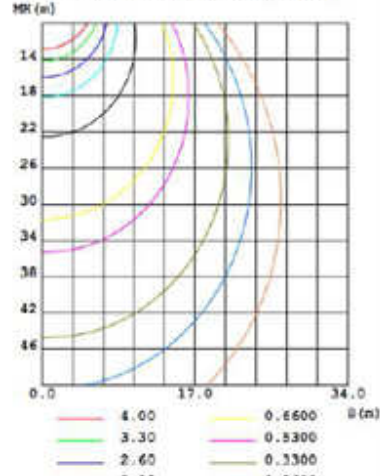

## LED Down Light (6")

15W

Dimension:

### Specification

	LOM-DLCA15F8-6	LOM-DLWA15F8-6
Model No.	LOM-DLCA15F8-6	LOM-DLWA15F8-6
Input Voltage	AC100-240V	AC100-240V
Rated Power	15W±10%	15 W±10%
Total Lumens	1250lm	1100lm
Lumens Efficiency	85 lm/W	75 lm/W
Color Temp.	6000±500K	3000±500K
CRI	Ra80	Ra80
Operating Temp.	-25°C~40°C	-25°C~40°C
Power Factor	>0.9	>0.9
Life Time	≥ 40000 hrs	≥ 40000 hrs
Beam angle	100°	100°
Dimensions	170(D) *42.6 (H) mm	170(D) *42.5 (H) mm
Weight(With Power Supply)	170±20 g	170±20 g

**Remarks**

1.The tolerance of luminous flux is ±10%.

2. The dimension tolerance is ±5mm.

3.Laster Tech Corporation LTD. All rights reserved. Product specifications are subject to change without notice.

## Light Distribution Curve

LUMINOUS INTENSITY DISTRIBUTION DIAGRAM

CO PLANE ISOLUX DIAGRAM (UNIT:lx)