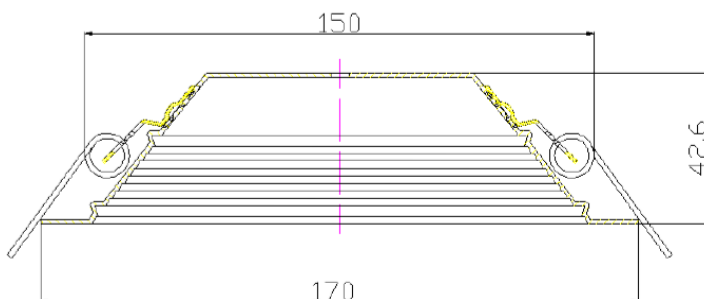

## LED Down Light (6")

15W

Dimension:

### Specification

	LOM-DLCA15F8-6	LOM-DLWA15F8-6
Model No.	LOM-DLCA15F8-6	LOM-DLWA15F8-6
Input Voltage	AC100-240V	AC100-240V
Rated Power	15W±10%	15 W±10%
Total Lumens	1250lm	1100lm
Lumens Efficiency	85 lm/W	75 lm/W
Color Temp.	6000±500K	3000±500K
CRI	Ra80	Ra80
Operating Temp.	-25°C~40°C	-25°C~40°C
Power Factor	>0.9	>0.9
Life Time	≥ 40000 hrs	≥ 40000 hrs
Beam angle	100°	100°
Dimensions	170(D) *42.6 (H) mm	170(D) *42.5 (H) mm
Weight(With Power Supply)	170±20 g	170±20 g

**Remarks**

1.The tolerance of luminous flux is ±10%.

2. The dimension tolerance is ±5mm.

3.Laster Tech Corporation LTD. All rights reserved. Product specifications are subject to change without notice.