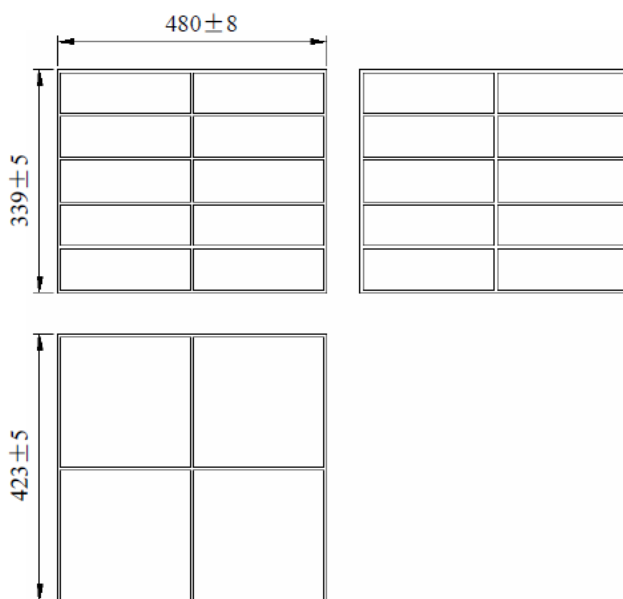

Attention

1. Don't expose this luminaire at the high temperature and high humidity environment.
2. Don't connect this luminaire to the higher voltage than maximum input voltage as specification, otherwise the diver will be damaged. The maximum input voltage for AC100~265V/50~60Hz
3. After opening the box, check inside all the accessories that need to be set up.
4. Any material used to fix and support the lighting should be strong and non to ensure safety.
5. When installing the lighting, please make sure the safety space above the lighting up to the ceiling.
  (The suggested minimum distance is 35cm.) Keep the lighting away from any flammable items and make sure the ventilation is good.
6. Start the installation or maintenance only after disconnecting the power.
7. To ensure safety, the installation is suggested to be done by professional technicians.

Package

Dimensions of Carton

Carton: 20 PCS Unit Boxes

Notes: Dimensions are in millimeters.