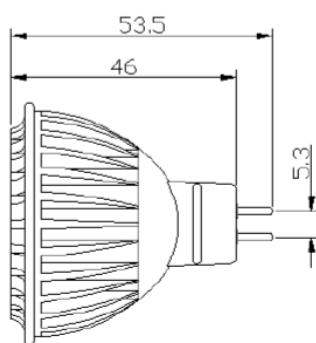

## LED MR16 (5W)

Dimension:

### Specification

	LOM-MR16C5F8-12V	LOM-MR16W5F8-12V
Model No.	LOM-MR16C5F8-12V	LOM-MR16W5F8-12V
Input Voltage	12V DC/AC	12V DC/AC
Rated Power	5 W±10%	5 W±10%
Total Lumens	300 lm	275 lm
Lumens Efficiency	60 lm/W	55 lm/W
Color Temp.	6000 ±500K	3000 ±500K
CRI	80	80
Operating Temp.	-25°C~40°C	-25°C~40°C
Base	GU5.3	GU5.3
Life Time	≥ 30000 hrs	≥ 30000 hrs
Beam angle	25°	25°
Dimensions	49.5(D) X 53.5(H) mm	49.5(D) X 53.5(H) mm
Weight	30±5 g	30±5 g

Remarks

1. The tolerance of luminous flux is ±10%.

2. The dimension tolerance is ±5mm.

3. Laster Tech Corporation LTD. All rights reserved. Product specifications are subject to change without notice.

Laster Tech Corporation LTD. Building F No.4, Minxiang St., Zhonghe City, Taipei County 235, Taiwan V1.1

### Cold White(CCT:6000K)

**Lux at a Distance**

1 m	292 lx	80 cm	82 cm
2 m	73 lx	159 cm	164 cm
3 m	32 lx	239 cm	245 cm
4 m	18 lx	319 cm	327 cm
5 m	12 lx	398 cm	409 cm
6 m	8 lx	478 cm	491 cm
7 m	6 lx	558 cm	573 cm
8 m	5 lx	637 cm	654 cm
9 m	4 lx	717 cm	736 cm