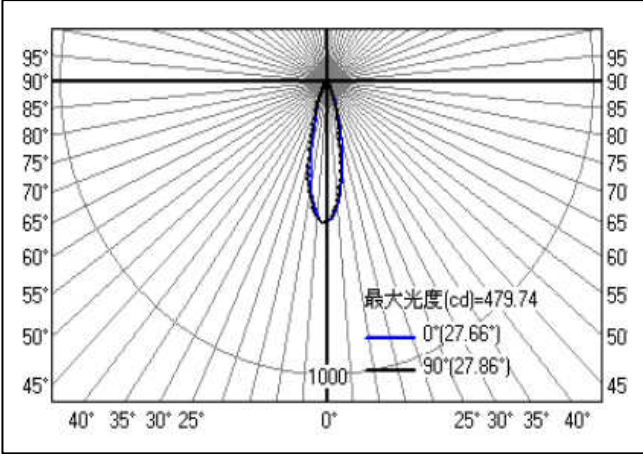

Illuminance at Distance

Cold White(CCT:6000K)