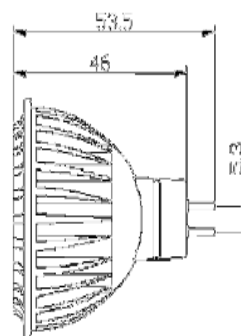

LED MR16 (5W)

Dimension:

Specification

| Model No. | LOM-MR16C5F8 | LOM-MR16W5F8 |
|-------------------|----------------------|----------------------|
| Input Voltage | AC 100~240V | AC 100~240V |
| Rated Power | 5 W \pm 10% | 5 W \pm 10% |
| Total Lumens | 300 lm | 275 lm |
| Lumens Efficiency | 60 lm/W | 55 lm/W |
| Color Temp. | 6000 \pm 500K | 3000 \pm 500K |
| CRI | 80 | 80 |
| Operating Temp. | -25°C~40°C | -25°C~40°C |
| Base | GU5.3 | GU5.3 |
| Life Time | \geq 30000 hrs | \geq 30000 hrs |
| Beam angle | 25° | 25° |
| Dimensions | 49.5(D) X 53.5(H) mm | 49.5(D) X 53.5(H) mm |
| Weight | 30 \pm 5 g | 30 \pm 5 g |

Remarks

1.The tolerance of luminous flux is \pm 10%.

2. The dimension tolerance is \pm 5mm.

3.Laster Tech Corporation LTD. All rights reserved. Product specifications are subject to change without notice.

| | | | |
|-----|--------|--------|--------|
| 1 m | 292 lx | 80 cm | 82 cm |
| 2 m | 73 lx | 159 cm | 164 cm |
| 3 m | 32 lx | 239 cm | 245 cm |
| 4 m | 18 lx | 319 cm | 327 cm |
| 5 m | 12 lx | 398 cm | 409 cm |
| 6 m | 8 lx | 478 cm | 491 cm |
| 7 m | 6 lx | 558 cm | 573 cm |
| 8 m | 5 lx | 637 cm | 654 cm |
| 9 m | 4 lx | 717 cm | 736 cm |

Warm White(CCT:3000K)

Lux at a Distance

| | | | |
|-----|--------|--------|--------|
| 1 m | 256 lx | 82 cm | 82 cm |
| 2 m | 64 lx | 165 cm | 164 cm |
| 3 m | 28 lx | 247 cm | 246 cm |
| 4 m | 16 lx | 330 cm | 328 cm |
| 5 m | 10 lx | 412 cm | 410 cm |
| 6 m | 7 lx | 495 cm | 492 cm |
| 7 m | 5 lx | 577 cm | 574 cm |
| 8 m | 4 lx | 660 cm | 656 cm |
| 9 m | 3 lx | 742 cm | 738 cm |