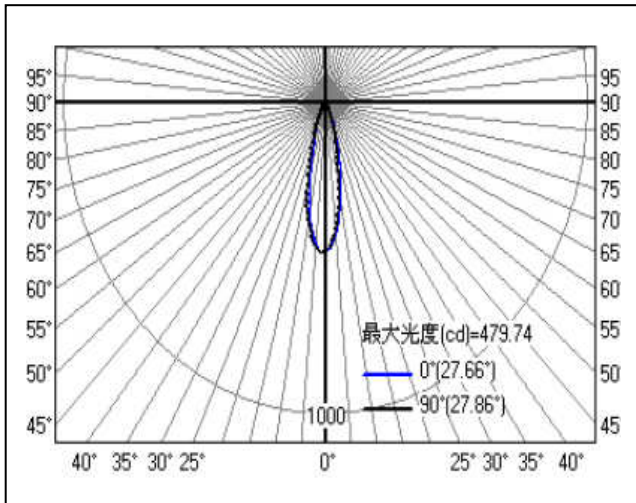

LED MR16 (5W)

Dimension:

Specification

| Model No. | LOM-MR16C5F8 | LOM-MR16W5F8 |
|-------------------|----------------------|----------------------|
| Input Voltage | AC 100~240V | AC 100~240V |
| Rated Power | 5 W \pm 10% | 5 W \pm 10% |
| Total Lumens | 300 lm | 275 lm |
| Lumens Efficiency | 60 lm/W | 55 lm/W |
| Color Temp. | 6000 \pm 500K | 3000 \pm 500K |
| CRI | 80 | 80 |
| Operating Temp. | -25°C~40°C | -25°C~40°C |
| Base | GU5.3 | GU5.3 |
| Life Time | \geq 30000 hrs | \geq 30000 hrs |
| Beam angle | 25° | 25° |
| Dimensions | 49.5(D) X 53.5(H) mm | 49.5(D) X 53.5(H) mm |
| Weight | 30 \pm 5 g | 30 \pm 5 g |

Laster Tech Corporation LTD. Building F No.4,Minxiang St., Zhonghe City, Taipei County 235, Taiwan V11

www.sweeo.com TEL:+886-2-22226112 FAX:+886-2-22226196

Illuminance at Distance

Cold White(CCT:6000K)

Lux at a Distance

| | | | |
|-----|--------|--------|--------|
| 1 m | 292 lx | 80 cm | 82 cm |
| 2 m | 73 lx | 159 cm | 164 cm |
| 3 m | 32 lx | 239 cm | 245 cm |
| 4 m | 18 lx | 319 cm | 327 cm |
| 5 m | 12 lx | 398 cm | 409 cm |
| 6 m | 8 lx | 478 cm | 491 cm |
| 7 m | 6 lx | 558 cm | 573 cm |
| 8 m | 5 lx | 637 cm | 654 cm |
| 9 m | 4 lx | 717 cm | 736 cm |

Warm White(CCT:3000K)

Lux at a Distance

| | | | |
|-----|--------|--------|--------|
| 1 m | 256 lx | 82 cm | 82 cm |
| 2 m | 64 lx | 165 cm | 164 cm |
| 3 m | 28 lx | 247 cm | 246 cm |
| 4 m | 16 lx | 330 cm | 328 cm |
| 5 m | 10 lx | 412 cm | 410 cm |
| 6 m | 7 lx | 495 cm | 492 cm |
| 7 m | 5 lx | 577 cm | 574 cm |
| 8 m | 4 lx | 660 cm | 656 cm |
| 9 m | 3 lx | 742 cm | 738 cm |