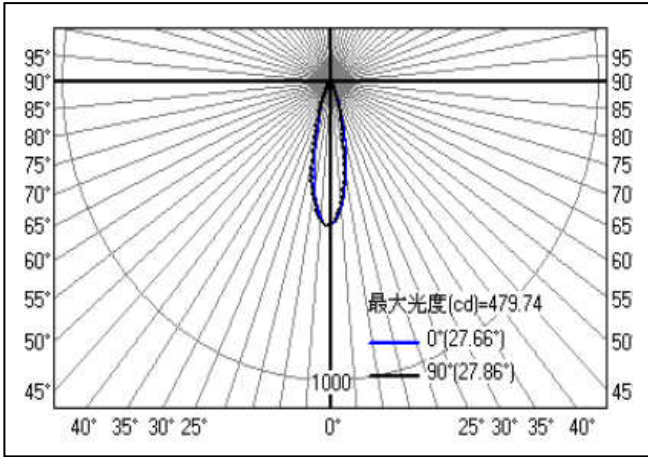

Illuminance at Distance

Cold White(CCT:6000K)