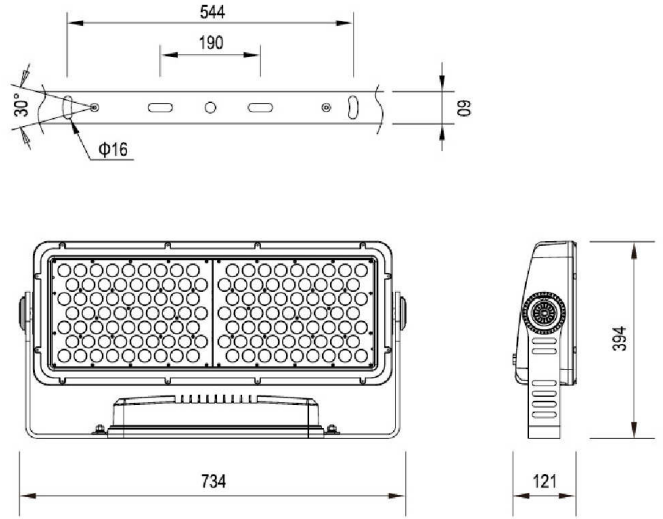

LOJ-F5-126 LED Middle-High Mast Light

Specification :

Model No.	LOJ-F5-126-Cxx	LOJ-F5-126-Nxx	LOJ-F5-126-Wxx
Input Voltage	AC 100~277(Vac)		
Frequency	50/60(Hz)		
LED Qty	126(pcs)		
Rated Power	286±10%(W)		
Luminous Flux	19417(lm)	17960(lm)	14892(lm)
Color Temp.(CCT)	6500K±500K	4000K±500K	3000K±500K
Operating Ambient Temp.	-35°C ~50°C		
Operating Ambient Humidity	10%~90%(RH)		
Life time(L70)	≥ 50000(HR)		
Architecture	Aluminum Base		
Dimensions (mm)	734(L)*394(W)*121(H)		
Weight	20.0±0.5(kg)		
Waterproof	IP66		

Remarks

- 1.xx" in Model No. represents different lighting distributions (10 / 25 / 40 / 60), please refer to Distribution Plot in next page for more details
- 2.The Luminous Flux above is calculated based on 10 degree beam angle.
- 3..The tolerance of luminous flux is ±10%.
- 4.The dimension tolerance is ±5mm.
- 5.The appearance and specifications of the product may be modified for improvement without notice.

Product Photo:

Adjust can be précised to 2.5° degree: use flexible, optional sighting accurate positioning for long distance.

Dimension:

Distribution Plot: