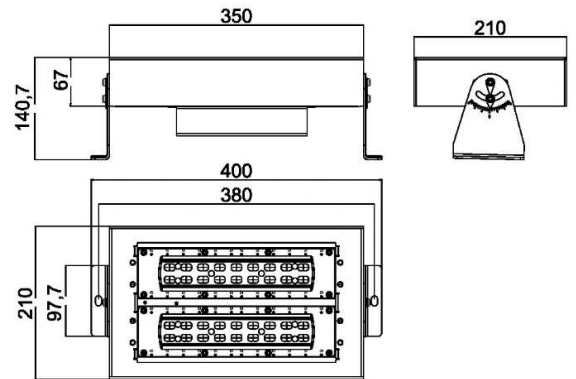

LOJ-E5-90 LED Tunnel Light

Specification :

Model No.	LOJ-E5-90-CT2-1	LOJ-E5-90-NT2-1	LOJ-E5-90-WT2-1
Input Voltage	AC 200~240(Vac)		
Frequency	50/60(Hz)		
LED Qty	36(pcs)		
Rated Power	80±10%(W)		
Luminous Flux	9160(lm)	8480(lm)	7800(lm)
Color Temp.(CCT)	6500K±500K	4000K±500K	3000K±500K
CRI	Ra>70		
Power Factor	>0.9		
Operating Ambient Temp.	-35°C ~50°C		
Operating Ambient Humidity	20%~90%(RH)		
Life time(L70)	≥ 50000(HR)		
Architecture	Aluminum Base		
Dimensions (mm)	400(L)*210(W)*140.7(H)		
Weight	4.1±0.5(kg)		
Waterproof	IP66		

Remarks

- 1..The tolerance of luminous flux is ±10%.
- 2 .The dimension tolerance is ±5mm.
3. The appearance and specifications of the product may be modified for improvement without notice.
4. All parameters of products are based on the measurement of Laster Tech laboratory.

Laster Tech Corporation LTD. Building F No.4,Minxiang St., Zhonghe City, Taipei County 235, Taiwan V1.3

www.sweeo.com TEL:+886-2-22226112 FAX:+886-2-22226196

Product Photo:

Adjustable Angle

Dimension:

Distribution Plot: