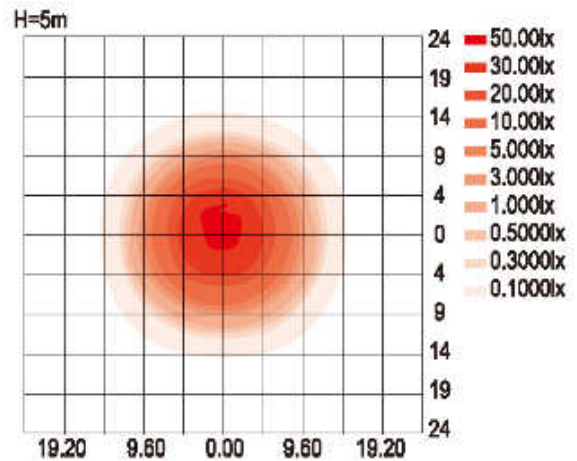

Distribution Plot: