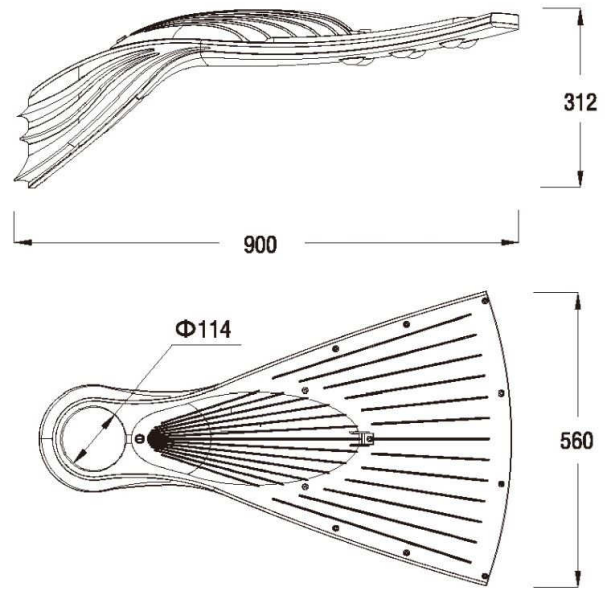

LOJ-B5-90 LED Garden Light

Specification :

Model No.	LOJ-B5-90-C	LOJ-B5-90-N	LOJ-B5-90-W
Input Voltage	AC 100~277(Vac)		
Frequency	50/60(Hz)		
LED Qty	48(pcs)		
Rated Power	90±10%(W)		
Luminous Flux	7075(lm)	6549(lm)	5427(lm)
Color Temp.(CCT)	6500K±500K	4000K±500K	3000K±500K
CRI	Ra>70		
Power Factor	>0.9		
Operating Ambient Temp.	-35°C ~50°C		
Operating Ambient Humidity	10%~90%(RH)		
Life time(L70)	≥ 50000(HR)		
Architecture	Aluminum Base		
Dimensions (mm)	900(L)*560(W)*312(H)		
Weight	10.65±0.5(kg)		
Waterproof	IP65		

Remarks

- 1.The tolerance of luminous flux is ±10%.
- 2.The dimension tolerance is ±5mm.
- 3.The appearance and specifications of the product may be modified for improvement without notice.

Product Photo:

Dimensions:

Distribution Plot:

Installation model:

Exterior connection box, convenient to install

One button to open the electronic box, all electric components Connected with plug for easy installation and maintenance