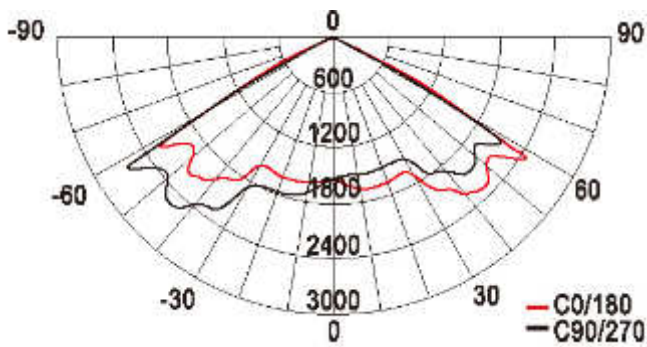

Distribution Plot: