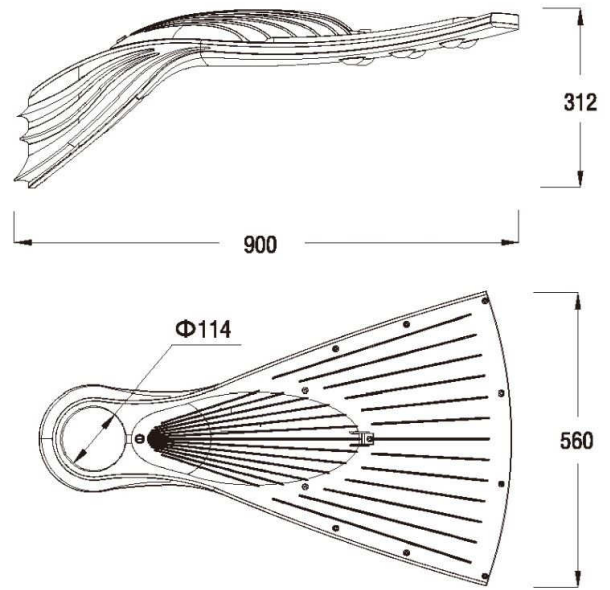

LOJ-B5-45 LED Garden Light

Specification :

Model No.	LOJ-B5-45-C	LOJ-B5-45-N	LOJ-B5-45-W
Input Voltage	AC 100~277(Vac)		
Frequency	50/60(Hz)		
LED Qty	24(pcs)		
Rated Power	45±10%(W)		
Luminous Flux	3255(lm)	3014(lm)	2501(lm)
Color Temp.(CCT)	6500K±500K	4000K±500K	3000K±500K
CRI	Ra>70		
Power Factor	>0.9		
Operating Ambient Temp.	-35°C ~50°C		
Operating Ambient Humidity	10%~90%(RH)		
Life time(L70)	≥ 50000(HR)		
Architecture	Aluminum Base		
Dimensions (mm)	900(L)*560(W)*312(H)		
Weight	10.45±0.5(kg)		
Waterproof	IP65		

Remarks

- 1.The tolerance of luminous flux is ±10%.
- 2.The dimension tolerance is ±5mm.
- 3.The appearance and specifications of the product may be modified for improvement without notice.

Product Photo:

Dimensions:

Distribution Plot:

Installation model:

Exterior connection box, convenient to install

One button to open the electronic box, all electric components Connected with plug for easy installation and maintenance