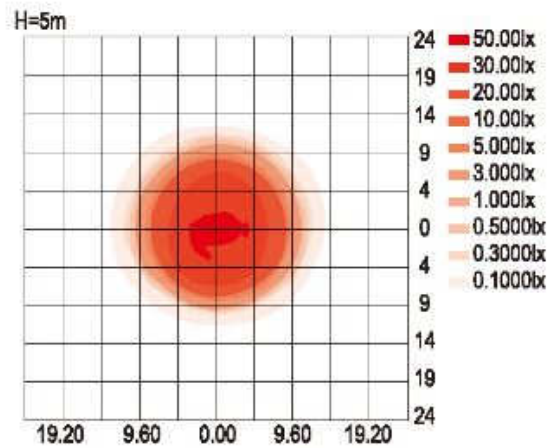

Distribution Plot: