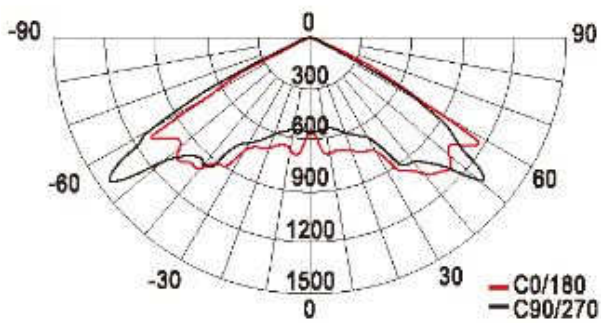

Distribution Plot: