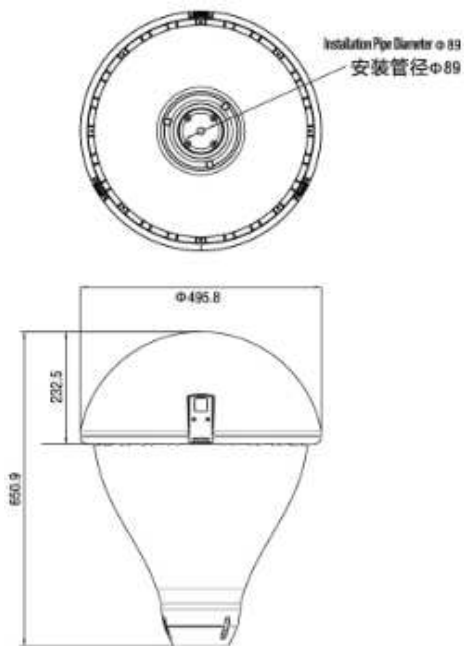

### Specification :

Model No.	LOJ-B8-90A-Cxxxx	LOJ-B8-90A-Nxxxx	LOJ-B8-90A-Wxxxx
Input Voltage	AC 100~277(Vac)		
Frequency	50/60(Hz)		
LED Qty	24(pcs)		
Rated Power	85±10%(W)		
Luminous Flux	7620(lm)	7060(lm)	6490(lm)
Color Temp.(CCT)	6500K±500K	4000K±500K	3000K±500K
CRI	Ra>70		
Power Factor	>0.9		
Operating Ambient Temp.	-35℃~50℃		
Operating Ambient Humidity	20%~90%(RH)		
Life time(L70)	≥ 50000(HR)		
Architecture	Aluminum Base		
Dimensions (mm)	495.8(L)*495.8(W)*650.9(H)		
Weight	10.94±0.5(kg)		
Waterproof	IP66		

#### Remarks

- 1.The tolerance of luminous flux is ±10%.
- 2.The dimension tolerance is ±5mm.
- 3.The appearance and specifications of the product may be modified for improvement without notice.
- 4.All parameters of products are based on the measurement of Laster Tech laboratory.

**Product Photo:**

**Dimension:**

光控 (可选)  
Photocell  
(optional)

无线单灯控制器 (可选)  
Wireless single lamp controller  
(optional)

防雷器 (可选)  
Surge protector  
(optional)

**Distribution Plot:**