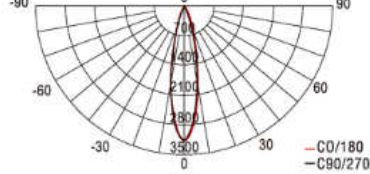

Remarks

- 1."xx" in Model No. represents different lighting distributions (10 / 25 / 40 / 60), please refer to Distribution Plot in next page for more details
- 2.The Luminous Flux above is calculated based on 10 degree beam angle.
- 3..The tolerance of luminous flux is ±10%.
- 4.The dimension tolerance is ±5mm.
- 5.The appearance and specifications of the product may be modified for improvement without notice.

Product Photo:

Dimension:

Distribution Plot:

3m	732.4lx	44 cm
6m	183.1lx	88 cm
9m	81.38lx	133 cm
12m	45.77lx	177 cm
15m	29.30lx	222 cm
H Eavg		10° Diameter

5m	399.5lx	74 cm
10m	99.87lx	148 cm
15m	44.39lx	222 cm
20m	24.97lx	296 cm
25m	15.98lx	370 cm
H Eavg		10° Diameter

3m	401.0lx	89 cm
6m	100.2lx	138 cm
9m	44.56lx	207 cm
12m	25.06lx	276 cm
15m	16.04lx	345 cm
H Eavg		25° Diameter

5m	236.2lx	115 cm
10m	59.06lx	230 cm
15m	28.25lx	345 cm
20m	14.76lx	460 cm
25m	9.449lx	575 cm
H Eavg		25° Diameter

3m	166.2lx	128 cm
6m	41.55lx	257 cm
9m	18.47lx	386 cm
12m	10.39lx	515 cm
15m	6.648lx	644 cm
H Eavg		40° Diameter

5m	79.52lx	214 cm
10m	19.88lx	429 cm
15m	8.836lx	644 cm
20m	4.970lx	858 cm
25m	3.181lx	1073 cm
H Eavg		40° Diameter