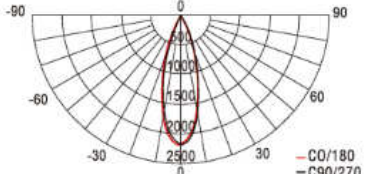

5m	55.64lx	291 cm
10m	13.91lx	582 cm
15m	6.182lx	873 cm
20m	3.477lx	1164 cm
25m	2.228lx	1455 cm
H Eavg		60° Diameter

LOJ-H2-9-xxx