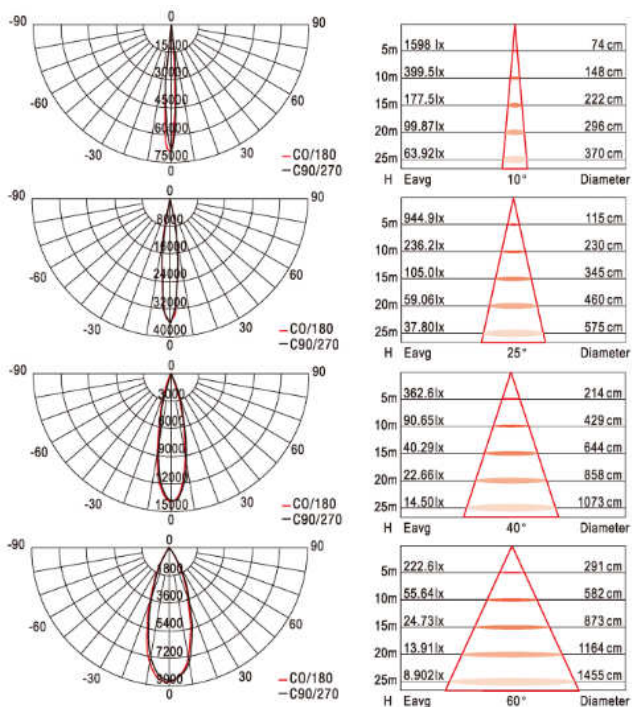

LOJ-H2-36-xxx