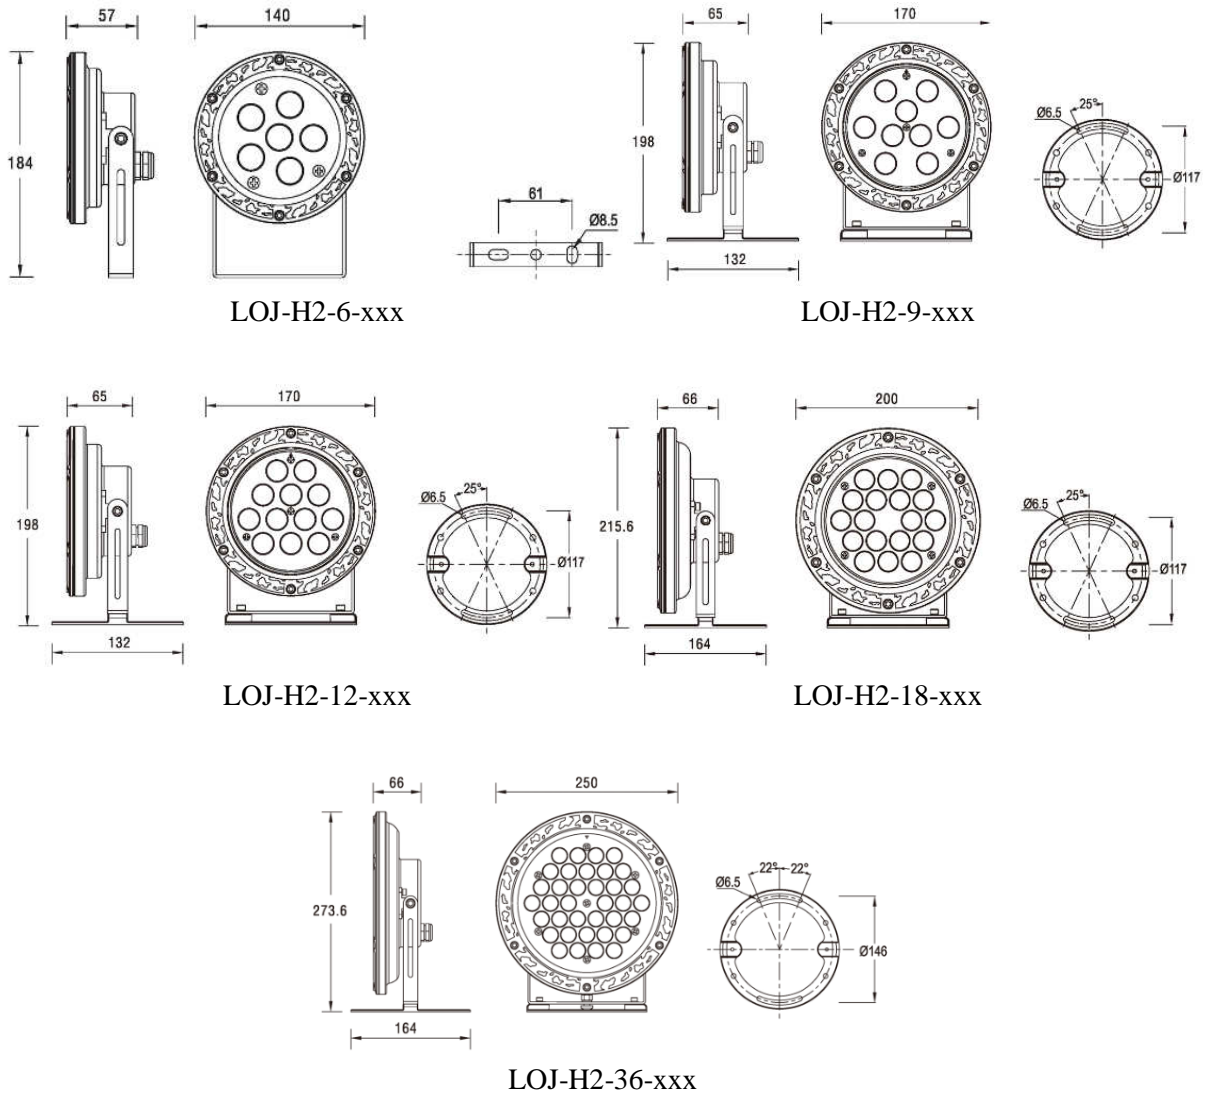

Remarks

- 1."xx" in Model No. represents different lighting distributions (10 / 25 / 40 / 60), please refer to Distribution Plot in next page for more details
- 2.The Luminous Flux above is calculated based on 10 degree beam angle.
- 3..The tolerance of luminous flux is ±10%.
- 4.The dimension tolerance is ±5mm.
- 5.The appearance and specifications of the product may be modified for improvement without notice.

Product Photo:

Dimension:

Distribution Plot:

3m	732.4lx	44 cm
6m	183.1lx	88 cm
9m	81.38lx	133 cm
12m	45.77lx	177 cm
15m	29.30lx	222 cm
H Eavg		10° Diameter

5m	399.5lx	74 cm
10m	99.87lx	148 cm
15m	44.39lx	222 cm
20m	24.97lx	296 cm
25m	15.98lx	370 cm
H Eavg		10° Diameter

3m	166.2lx	128 cm
6m	41.55lx	257 cm
9m	18.47lx	386 cm
12m	10.39lx	515 cm
15m	6.648lx	644 cm
H Eavg		40° Diameter

5m	79.52lx	214 cm
10m	19.88lx	429 cm
15m	8.836lx	644 cm
20m	4.970lx	858 cm
25m	3.181lx	1073 cm
H Eavg		40° Diameter

5m	119.7lx	214 cm
10m	29.92lx	429 cm
15m	13.30lx	644 cm
20m	7.479lx	858 cm
25m	4.787lx	1073 cm
H Eavg		40° Diameter

5m	181.3lx	214 cm
10m	45.33lx	429 cm
15m	20.15lx	644 cm
20m	11.33lx	858 cm
25m	7.252lx	1073 cm
H Eavg		40° Diameter