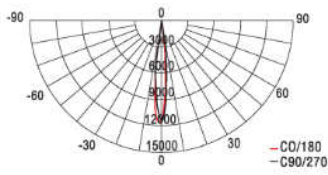

Remarks

- 1."xx" in Model No. represents different lighting distributions (10 / 25 / 40 / 60), please refer to Distribution Plot in next page for more details
- 2.The Luminous Flux above is calculated based on 10 degree beam angle.
- 3..The tolerance of luminous flux is ±10%.
- 4.The dimension tolerance is ±5mm.
- 5.The appearance and specifications of the product may be modified for improvement without notice.

Product Photo:

Dimension:

Distribution Plot:

3m	732.4lx	44 cm
6m	183.1lx	88 cm
9m	81.38lx	133 cm
12m	45.77lx	177 cm
15m	29.30lx	222 cm
H Eavg		10° Diameter

5m	399.5lx	74 cm
10m	99.87lx	148 cm
15m	44.39lx	222 cm
20m	24.97lx	296 cm
25m	15.98lx	370 cm
H Eavg		10° Diameter

3m	401.0lx	89 cm
6m	100.2lx	138 cm
9m	44.56lx	207 cm
12m	25.06lx	276 cm
15m	16.04lx	345 cm
H Eavg		25° Diameter

5m	236.2lx	115 cm
10m	59.06lx	230 cm
15m	28.25lx	345 cm
20m	14.76lx	460 cm
25m	9.449lx	575 cm
H Eavg		25° Diameter

5m	119.7lx	214 cm
10m	29.92lx	429 cm
15m	13.30lx	644 cm
20m	7.479lx	858 cm
25m	4.787lx	1073 cm
H Eavg		40° Diameter

5m	181.3lx	214 cm
10m	45.33lx	429 cm
15m	20.15lx	644 cm
20m	11.33lx	858 cm
25m	7.252lx	1073 cm
H Eavg		40° Diameter