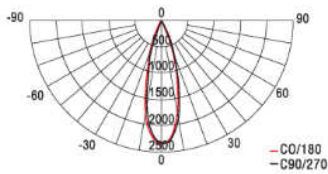

Remarks

- 1."xx" in Model No. represents different lighting distributions (10 / 25 / 40 / 60), please refer to Distribution Plot in next page for more details
- 2.The Luminous Flux above is calculated based on 10 degree beam angle.
- 3..The tolerance of luminous flux is ±10%.
- 4.The dimension tolerance is ±5mm.
- 5.The appearance and specifications of the product may be modified for improvement without notice.

Product Photo:

Dimension:

Distribution Plot:

3m	732.4lx	44 cm
6m	183.1lx	88 cm
9m	81.38lx	133 cm
12m	45.77lx	177 cm
15m	29.30lx	222 cm
H Eavg		10° Diameter

5m	399.5lx	74 cm
10m	99.87lx	148 cm
15m	44.39lx	222 cm
20m	24.97lx	296 cm
25m	15.98lx	370 cm
H Eavg		10° Diameter

3m	401.0lx	89 cm
6m	100.2lx	138 cm
9m	44.56lx	207 cm
12m	25.06lx	276 cm
15m	16.04lx	345 cm
H Eavg		25° Diameter

5m	236.2lx	115 cm
10m	59.06lx	230 cm
15m	28.25lx	345 cm
20m	14.76lx	460 cm
25m	9.449lx	575 cm
H Eavg		25° Diameter

3m	166.2lx	128 cm
6m	41.55lx	257 cm
9m	18.47lx	386 cm
12m	10.39lx	515 cm
15m	6.648lx	644 cm
H Eavg		40° Diameter

5m	79.52lx	214 cm
10m	19.88lx	429 cm
15m	8.836lx	644 cm
20m	4.970lx	858 cm
25m	3.181lx	1073 cm
H Eavg		40° Diameter