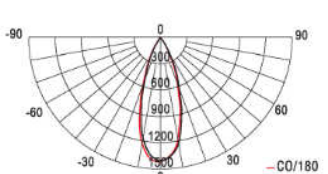

Remarks

- 1."xx" in Model No. represents different lighting distributions (10 / 25 / 40 / 60), please refer to Distribution Plot in next page for more details
- 2.The Luminous Flux above is calculated based on 10 degree beam angle.
- 3..The tolerance of luminous flux is ±10%.
- 4.The dimension tolerance is ±5mm.
- 5.The appearance and specifications of the product may be modified for improvement without notice.

Product Photo:

Dimension:

Distribution Plot:

3m	732.4lx	44 cm
6m	183.1lx	88 cm
9m	81.38lx	133 cm
12m	45.77lx	177 cm
15m	29.30lx	222 cm
H Eavg		10° Diameter

5m	399.5lx	74 cm
10m	99.87lx	148 cm
15m	44.39lx	222 cm
20m	24.97lx	296 cm
25m	15.98lx	370 cm
H Eavg		10° Diameter

3m	401.0lx	89 cm
6m	100.2lx	138 cm
9m	44.56lx	207 cm
12m	25.06lx	276 cm
15m	16.04lx	345 cm
H Eavg		25° Diameter

5m	236.2lx	115 cm
10m	59.06lx	230 cm
15m	28.25lx	345 cm
20m	14.76lx	460 cm
25m	9.449lx	575 cm
H Eavg		25° Diameter

3m	166.2lx	128 cm
6m	41.55lx	257 cm
9m	18.47lx	386 cm
12m	10.39lx	515 cm
15m	6.648lx	644 cm
H Eavg		40° Diameter

5m	79.52lx	214 cm
10m	19.88lx	429 cm
15m	8.836lx	644 cm
20m	4.970lx	858 cm
25m	3.181lx	1073 cm
H Eavg		40° Diameter