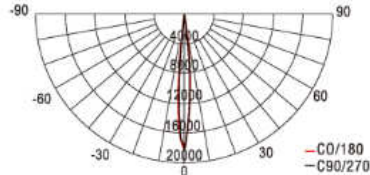

Remarks

- 1."xx" in Model No. represents different lighting distributions (10 / 25 / 40 / 60), please refer to Distribution Plot in next page for more details
- 2.The Luminous Flux above is calculated based on 10 degree beam angle.
- 3..The tolerance of luminous flux is ±10%.
- 4.The dimension tolerance is ±5mm.
- 5.The appearance and specifications of the product may be modified for improvement without notice.

Product Photo:

Dimension:

Distribution Plot:

3m	732.4lx	44 cm
6m	183.1lx	88 cm
9m	81.38lx	133 cm
12m	45.77lx	177 cm
15m	29.30lx	222 cm
H Eavg		10° Diameter

5m	399.5lx	74 cm
10m	99.87lx	148 cm
15m	44.39lx	222 cm
20m	24.97lx	296 cm
25m	15.98lx	370 cm
H Eavg		10° Diameter

3m	401.0lx	89 cm
6m	100.2lx	138 cm
9m	44.56lx	207 cm
12m	25.06lx	276 cm
15m	16.04lx	345 cm
H Eavg		25° Diameter

5m	236.2lx	115 cm
10m	59.06lx	230 cm
15m	28.25lx	345 cm
20m	14.76lx	460 cm
25m	9.449lx	575 cm
H Eavg		25° Diameter

3m	166.2lx	128 cm
6m	41.55lx	257 cm
9m	18.47lx	386 cm
12m	10.39lx	515 cm
15m	6.648lx	644 cm
H Eavg		40° Diameter

5m	79.52lx	214 cm
10m	19.88lx	429 cm
15m	8.836lx	644 cm
20m	4.970lx	858 cm
25m	3.181lx	1073 cm
H Eavg		40° Diameter