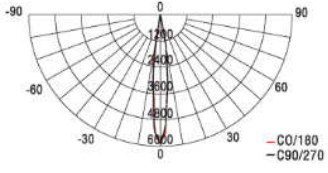

Remarks

- 1."xx" in Model No. represents different lighting distributions (10 / 25 / 40 / 60), please refer to Distribution Plot in next page for more details
- 2.The Luminous Flux above is calculated based on 10 degree beam angle.
- 3..The tolerance of luminous flux is ±10%.
- 4.The dimension tolerance is ±5mm.
- 5.The appearance and specifications of the product may be modified for improvement without notice.

Product Photo:

Dimension:

Distribution Plot:

3m	732.4lx	44 cm
6m	183.1lx	88 cm
9m	81.38lx	133 cm
12m	45.77lx	177 cm
15m	29.30lx	222 cm
H Eavg		10° Diameter

5m	399.5lx	74 cm
10m	99.87lx	148 cm
15m	44.39lx	222 cm
20m	24.97lx	296 cm
25m	15.98lx	370 cm
H Eavg		10° Diameter

3m	401.0lx	89 cm
6m	100.2lx	138 cm
9m	44.56lx	207 cm
12m	25.06lx	276 cm
15m	16.04lx	345 cm
H Eavg		25° Diameter

5m	236.2lx	115 cm
10m	59.06lx	230 cm
15m	28.25lx	345 cm
20m	14.76lx	460 cm
25m	9.449lx	575 cm
H Eavg		25° Diameter

3m	166.2lx	128 cm
6m	41.55lx	257 cm
9m	18.47lx	386 cm
12m	10.39lx	515 cm
15m	6.648lx	644 cm
H Eavg		40° Diameter

5m	79.52lx	214 cm
10m	19.88lx	429 cm
15m	8.836lx	644 cm
20m	4.970lx	858 cm
25m	3.181lx	1073 cm
H Eavg		40° Diameter