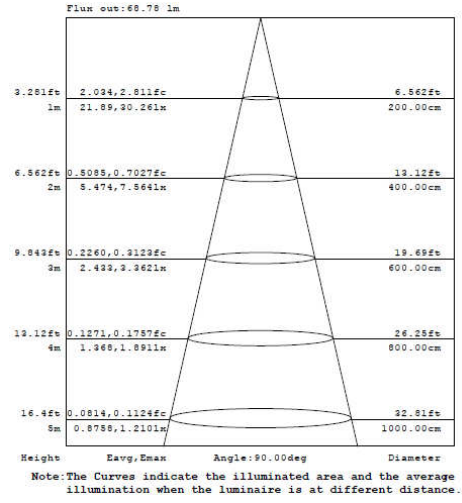

LUMINOUS INTENSITY DISTRIBUTION