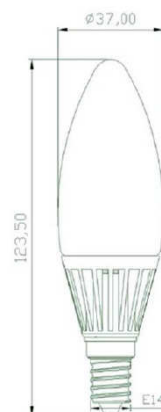

5W LED CANDLE LIGHT

Dimension:

Specification		
Model No.	LOB-CAC0528-EXX	LOB-CAW0528-EXX
Input Voltage	AC100/240V	AC100/240V
Rated Power	5W	5 W
Total Lumens	450 lm	400 lm
Lumens Efficiency	90 lm/W	80 lm/W
Color Temp.	6000K	3000K
CRI	80	80
Operating Temp.	-25°C~40°C	-25°C~40°C
Base	E17/E14/E12	E17/E14/E12
Life Time	≥ 30000 hrs	≥ 30000 hrs
Beam angle	120°	120°
Dimensions	37 (W) *123.5(H) mm	37(W) *123.5(H) mm
Weight	47±20 g	47±20 g
Lens Type	Milky Cover	Milky Cover

Remarks

- 1.The tolerance of luminous flux and rated power are ±10%
- 2.The tolerance of dimension is ±5mm
- 3.The tolerance of color temperature is ±500k
- 4.The appearance and specifications of the product may be modified for improvement without notice.
- 5.All parameters of products are based on the measurement of Laster Tech laboratory.