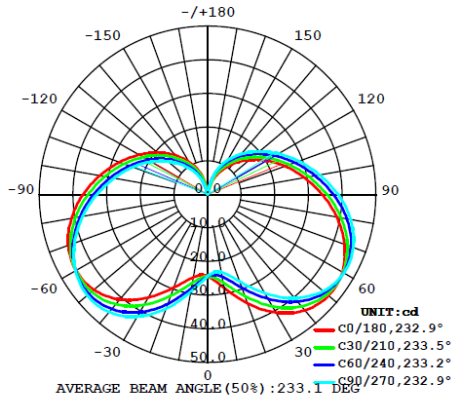

LUMINOUS INTENSITY DISTRIBUTION